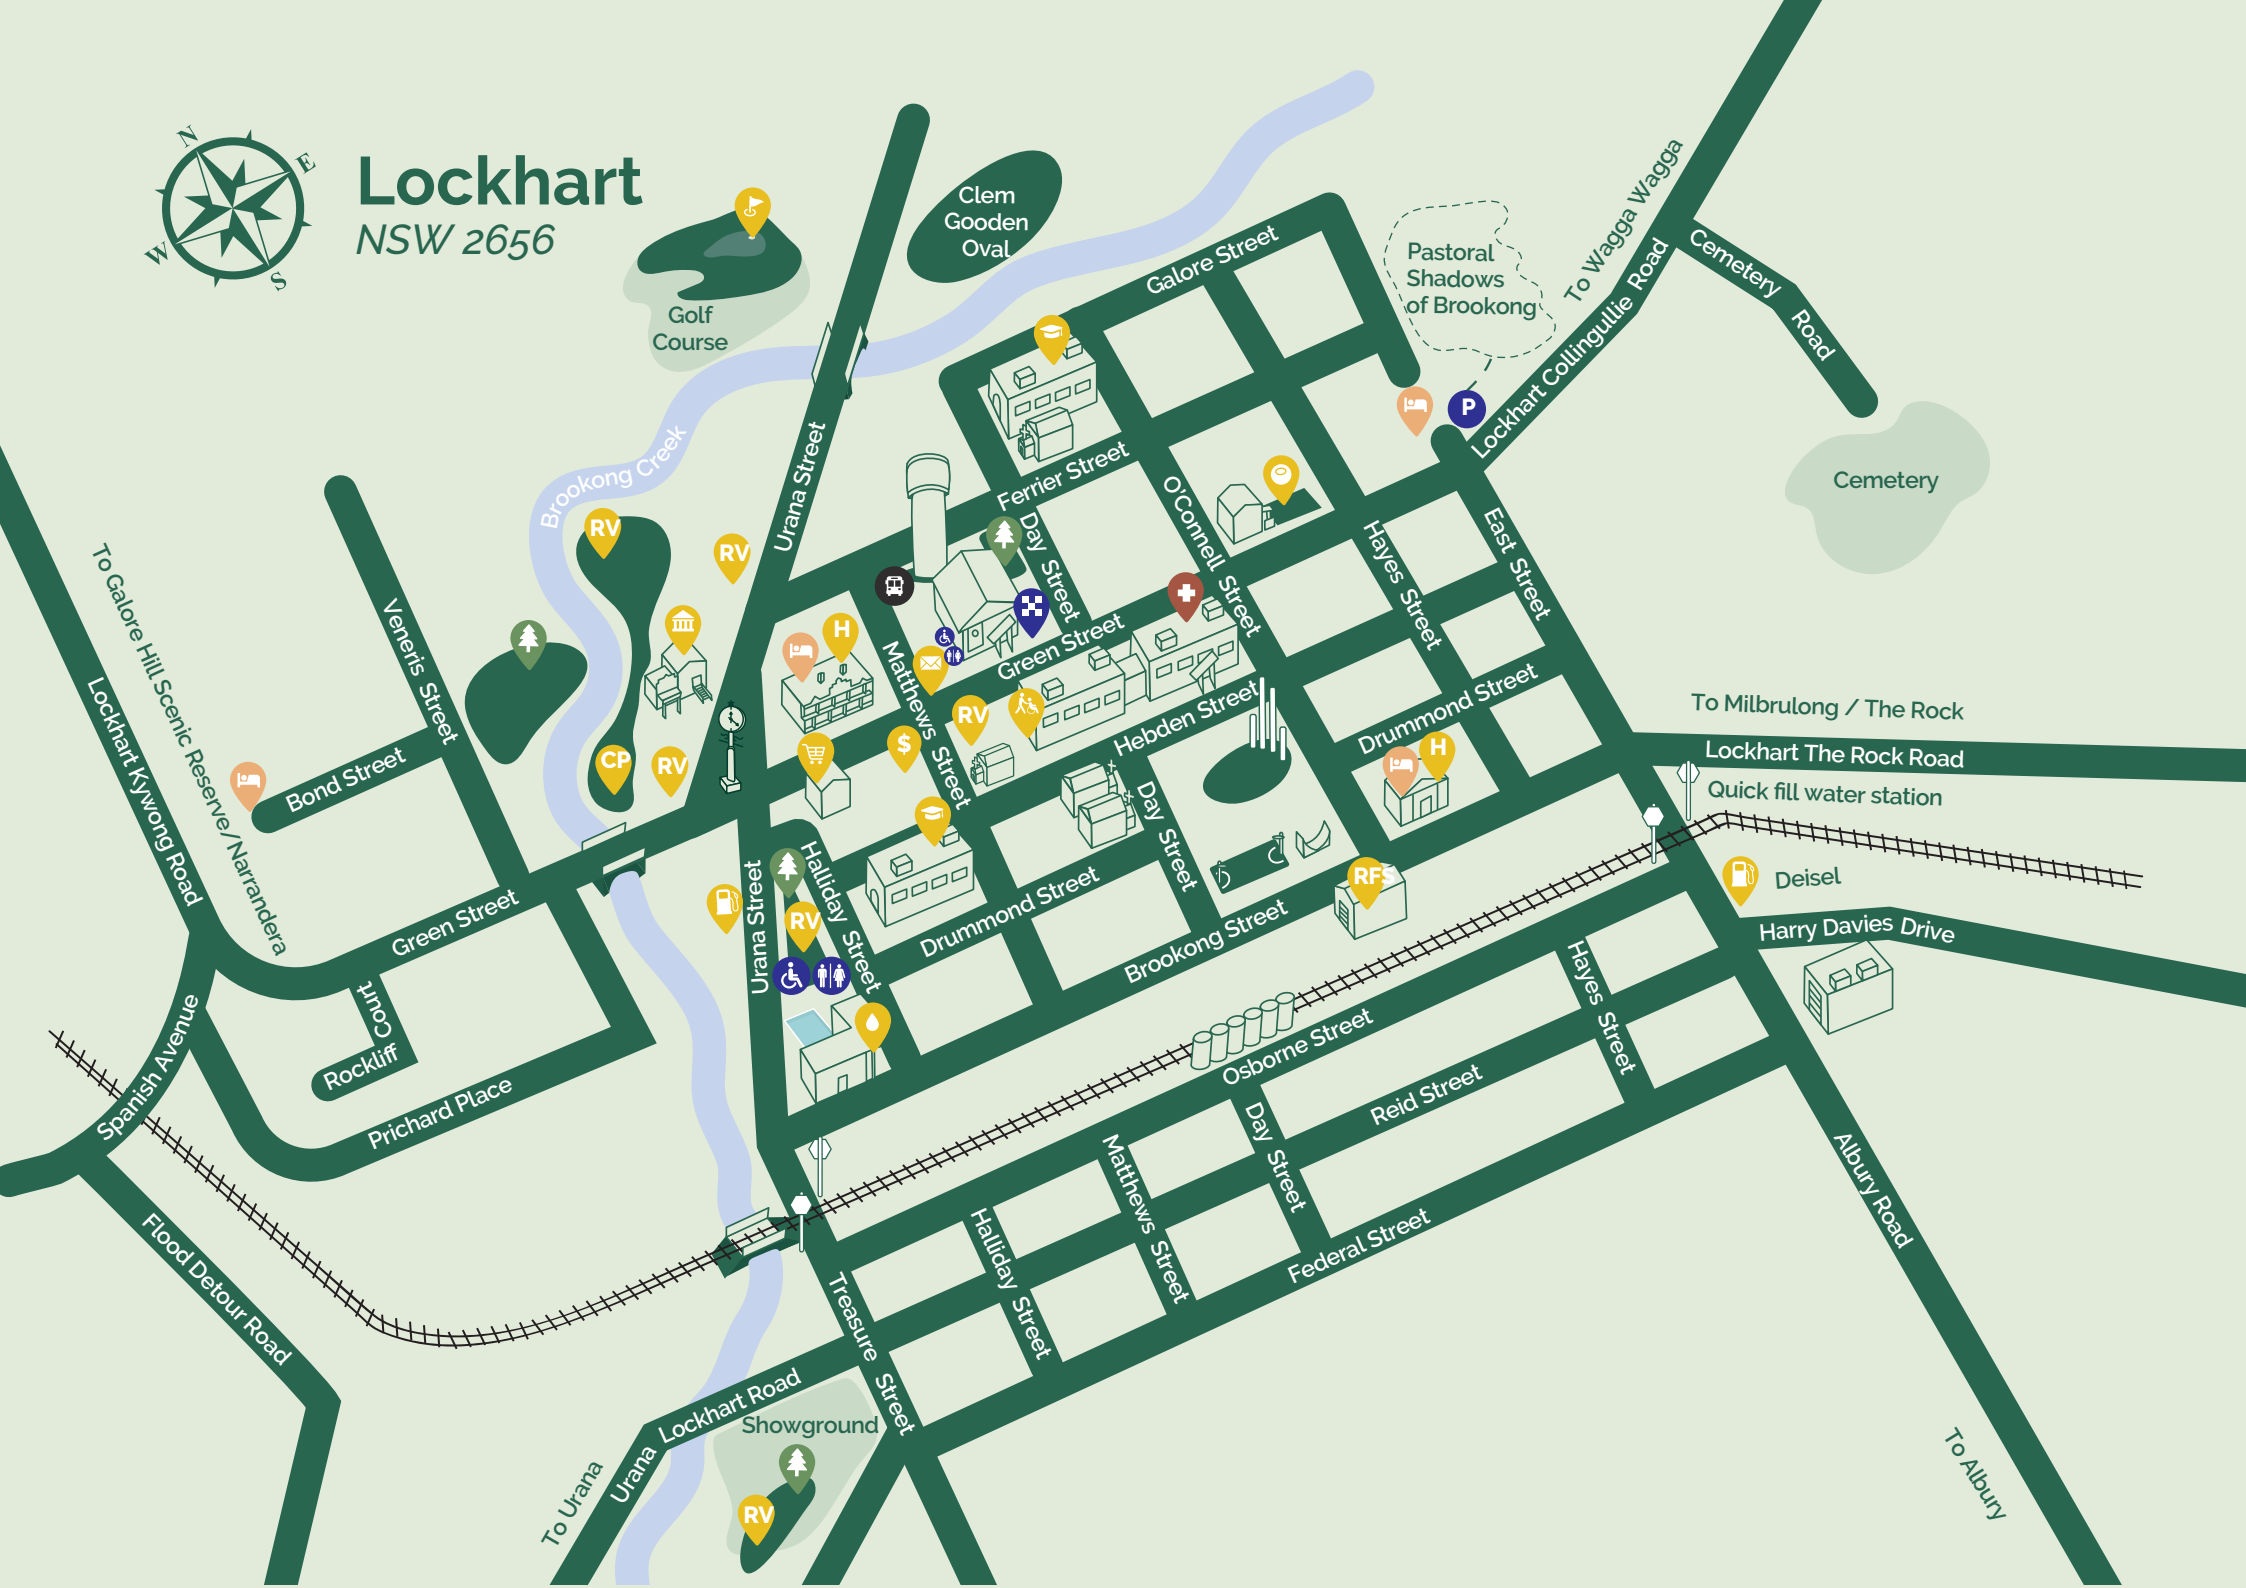

Lockhart NSW 2656

Village
Maps
Legend:

Disclaimer: Lockhart Shire Council and their officers, agents and contractors have ensured that the details appearing in this publication are correct at the time of printing. We accept no responsibility for any inaccuracy, mis-description whether by inclusion or omission or withdrawal. Maps are not to scale and are indicative only. September 2022.

Graphics Credit: Minta Viski