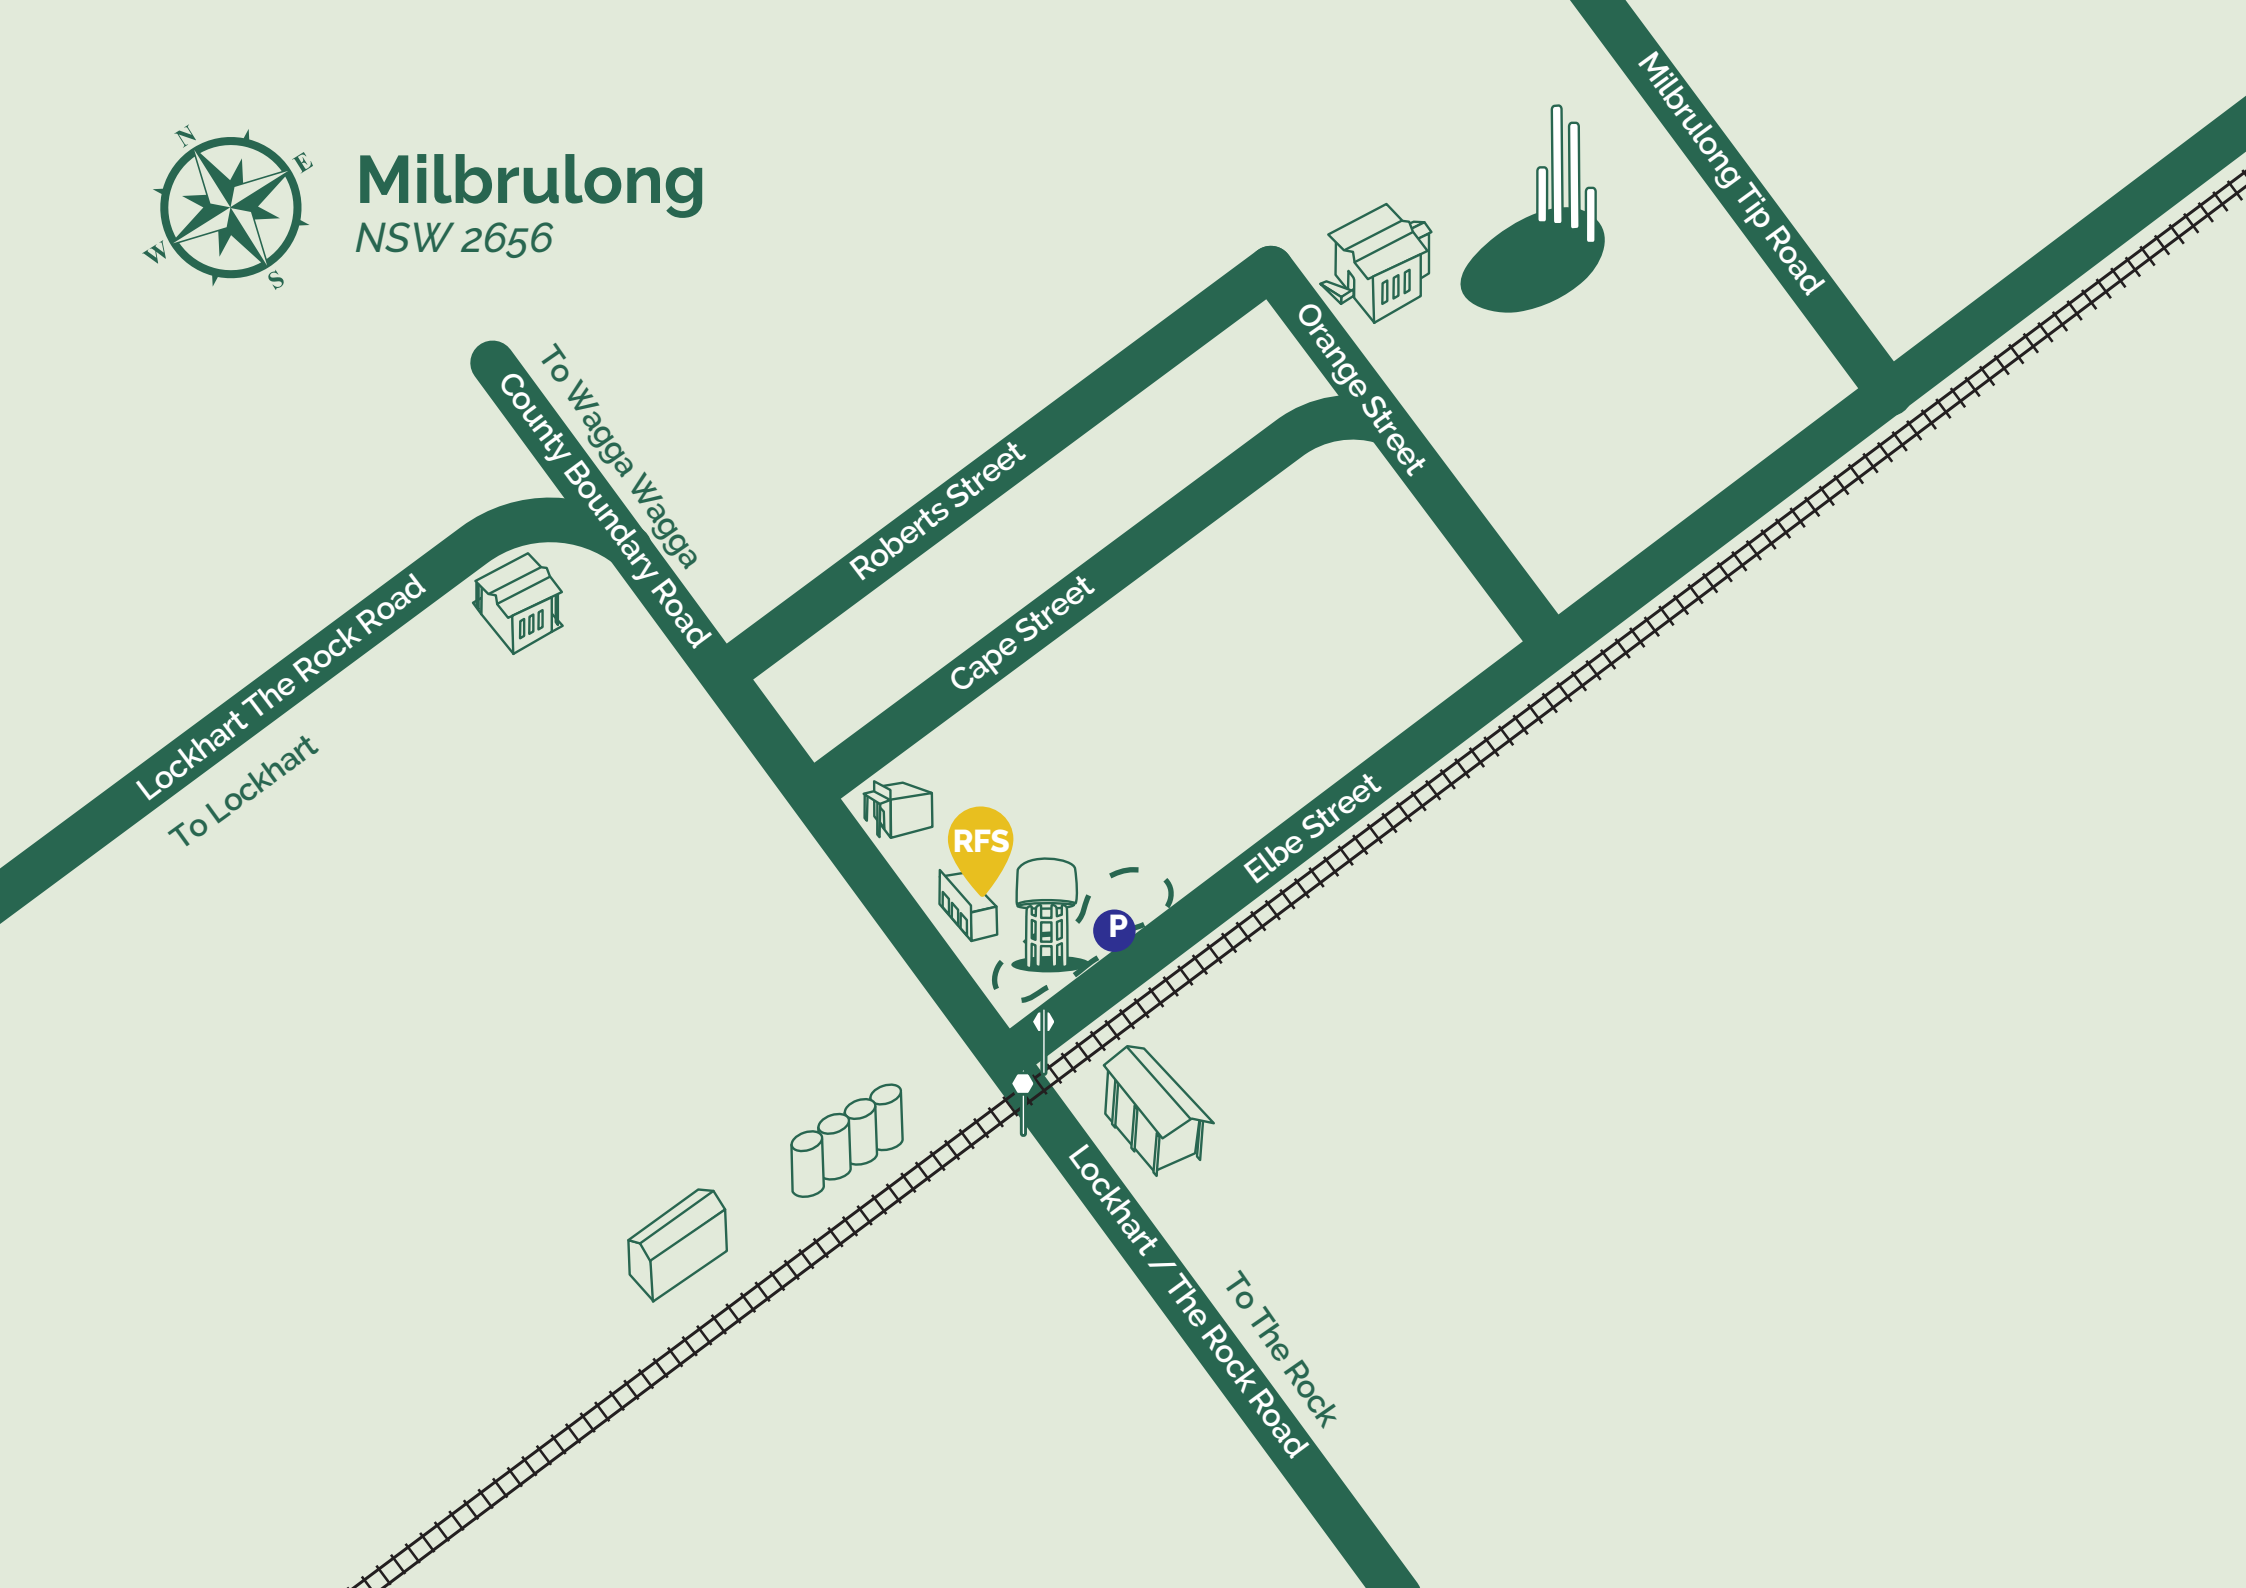

# Milbrulong

NSW 2656

Village  
Maps  
Legend:

**Disclaimer:** Lockhart Shire Council and their officers, agents and contractors have ensured that the details appearing in this publication are correct at the time of printing. We accept no responsibility for any inaccuracy, mis-description whether by inclusion or omission or withdrawal. Maps are not to scale and are indicative only. September 2022.