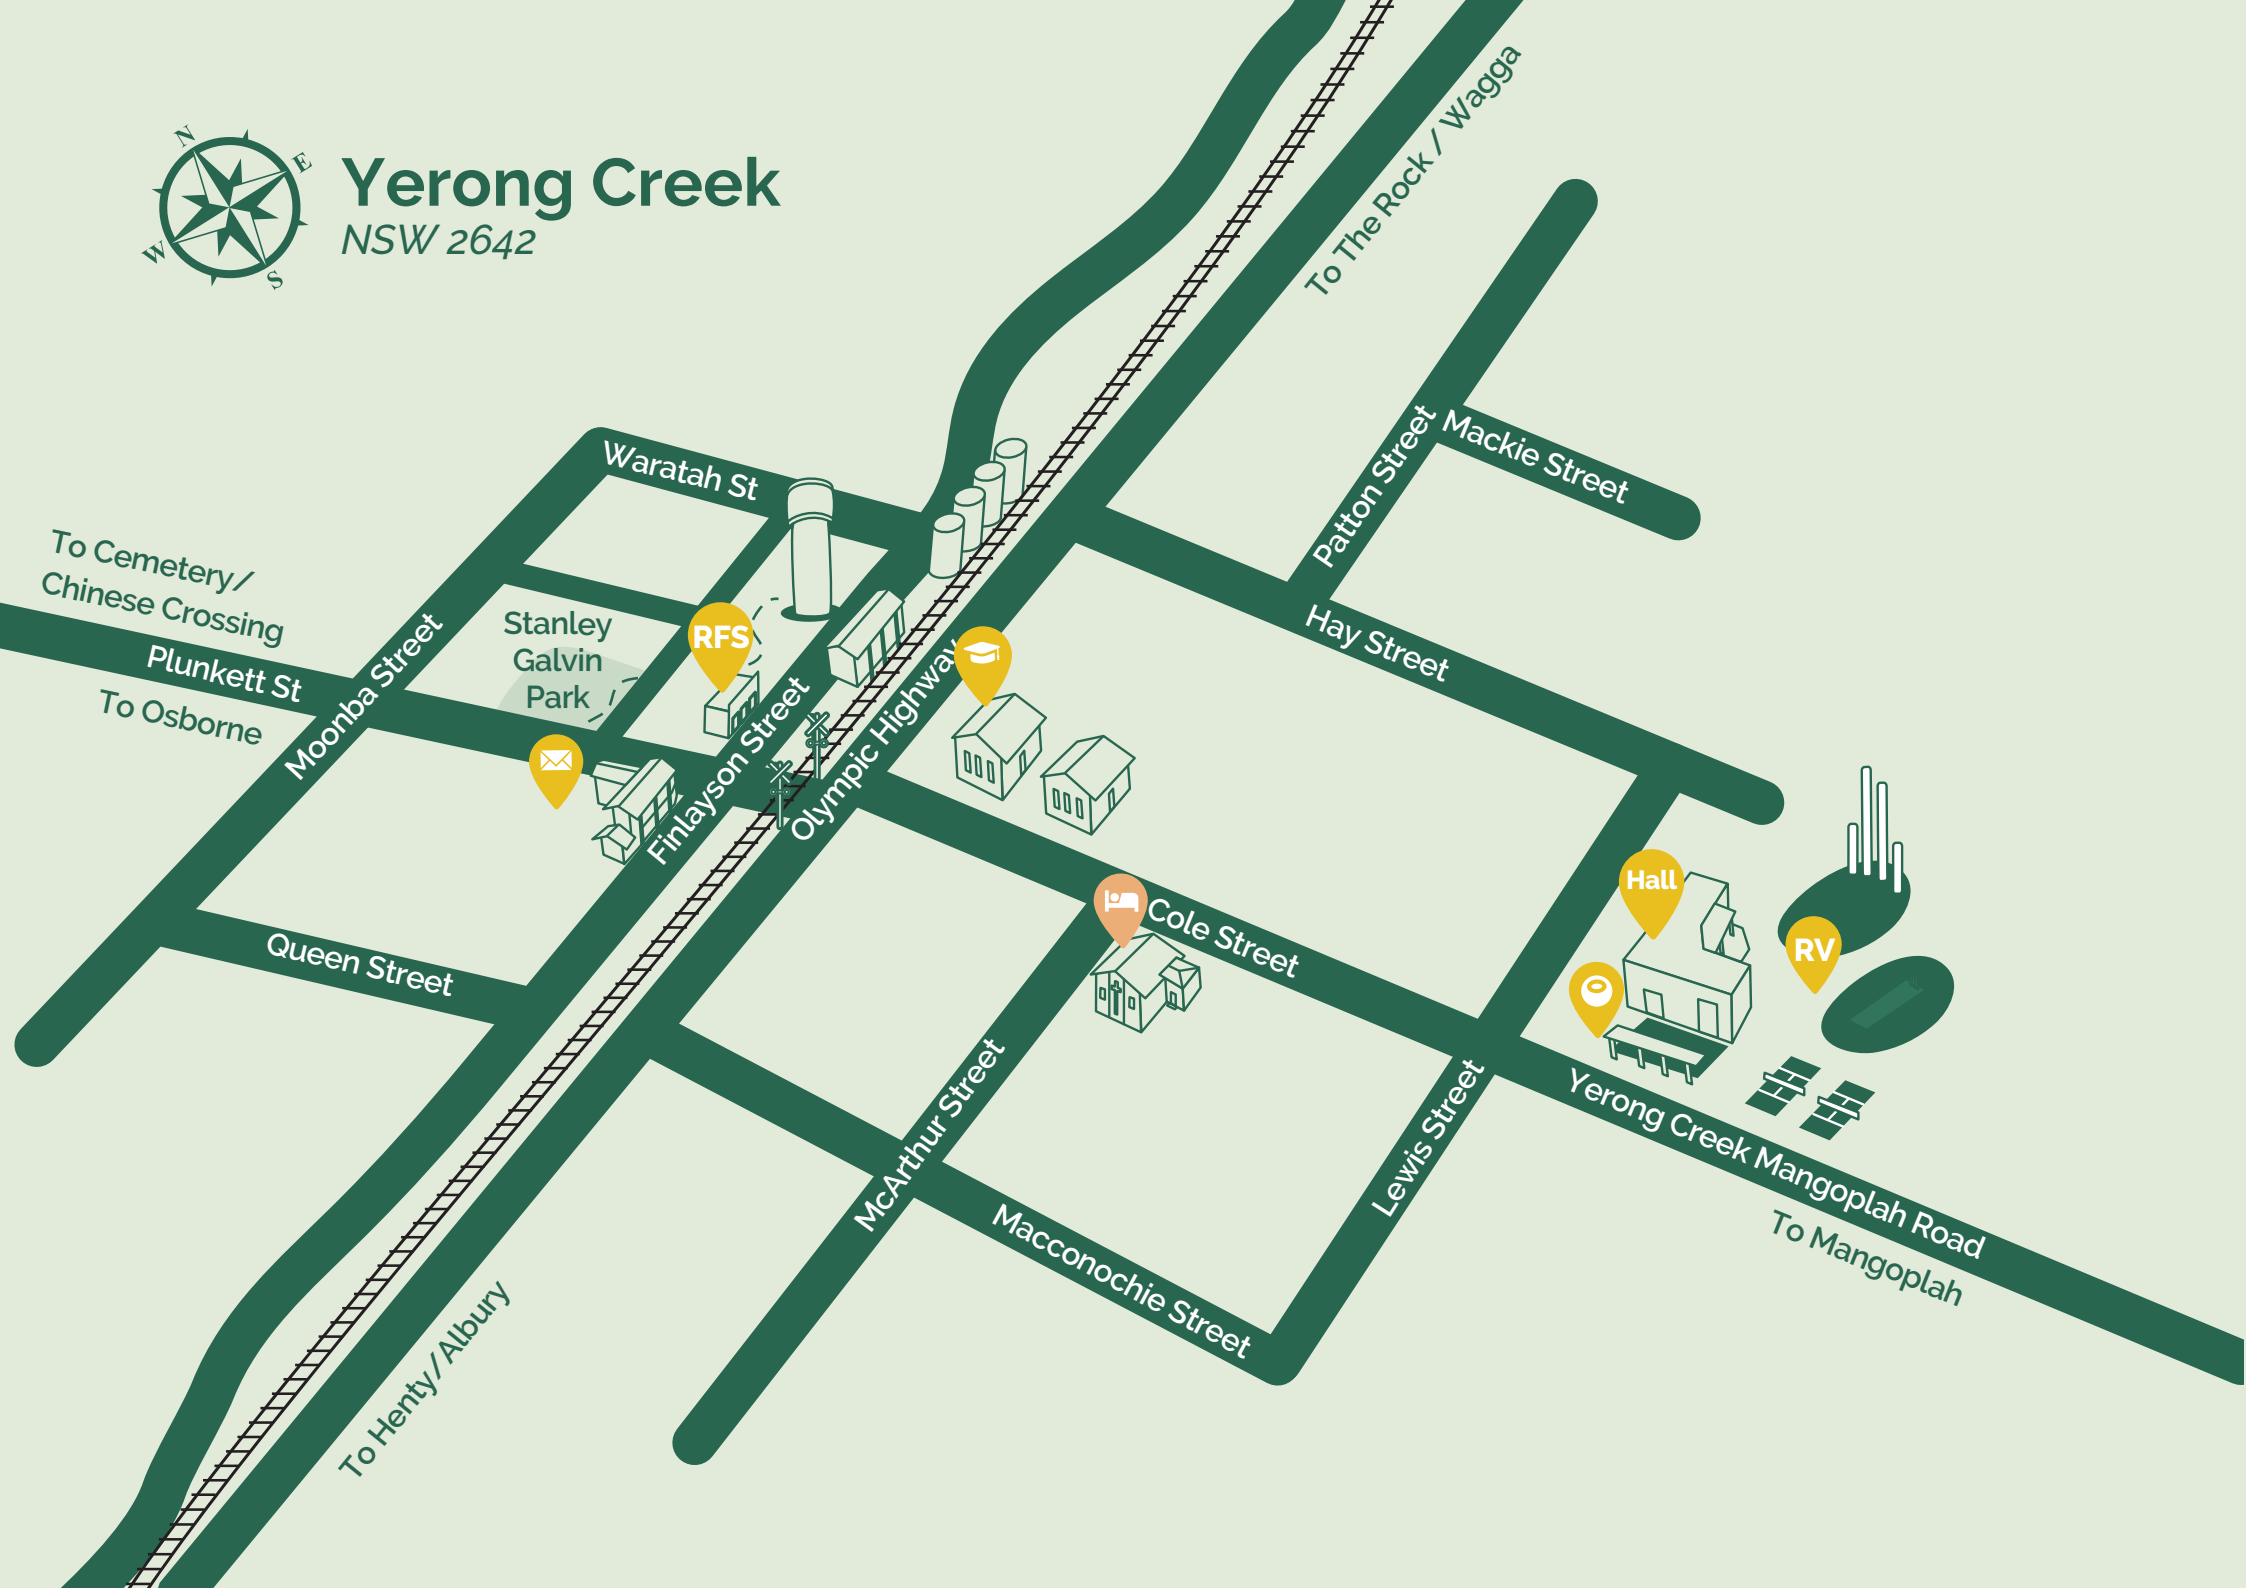

Yerong Creek

NSW 2642

To Cemetery/
Chinese Crossing
Plunkett St
To Osborne

RFS

Stanley Galvin Park

Finlayson Street

Olympic Highway

School

Hall

RV

Cole Street

McArthur Street

Macconochie Street

Lewis Street

Yerong Creek Mangoplah Road
To Mangoplah

Patton Street

Mackie Street

Hay Street

Waratah St

To The Rock / Wagga

To Henty / Albury

Village
Maps
Legend:

Disclaimer: Lockhart Shire Council and their officers, agents and contractors have ensured that the details appearing in this publication are correct at the time of printing. We accept no responsibility for any inaccuracy, mis-description whether by inclusion or omission or withdrawal. Maps are not to scale and are indicative only. September 2022.